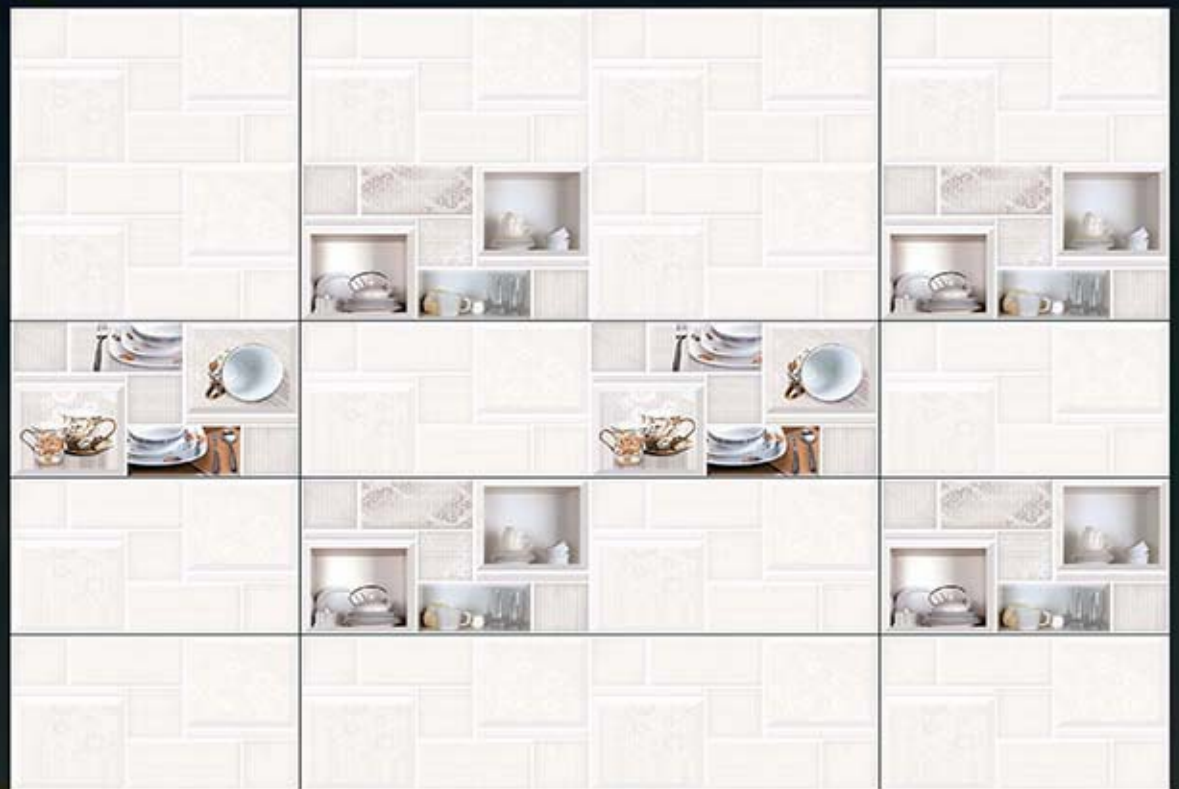

# KITCHEN

L

1230

HL1

HL2

L

300 X 450 mm

**10** COLOUR PRINTING  
TECHNOLOGY FROM SPAIN  
**DIGITAL WALL TILES**