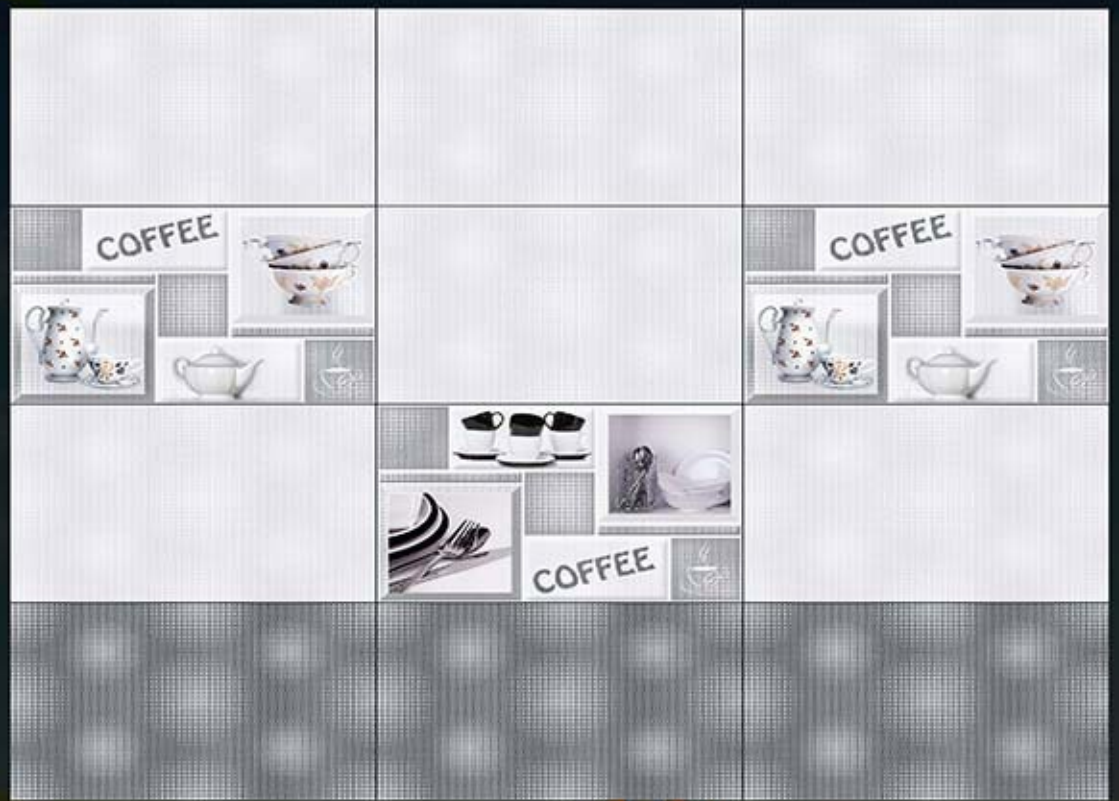

# KITCHEN

L

1233

HL1

HL2

D

300 X 450 mm

**10** COLOUR PRINTING  
TECHNOLOGY FROM SPAIN