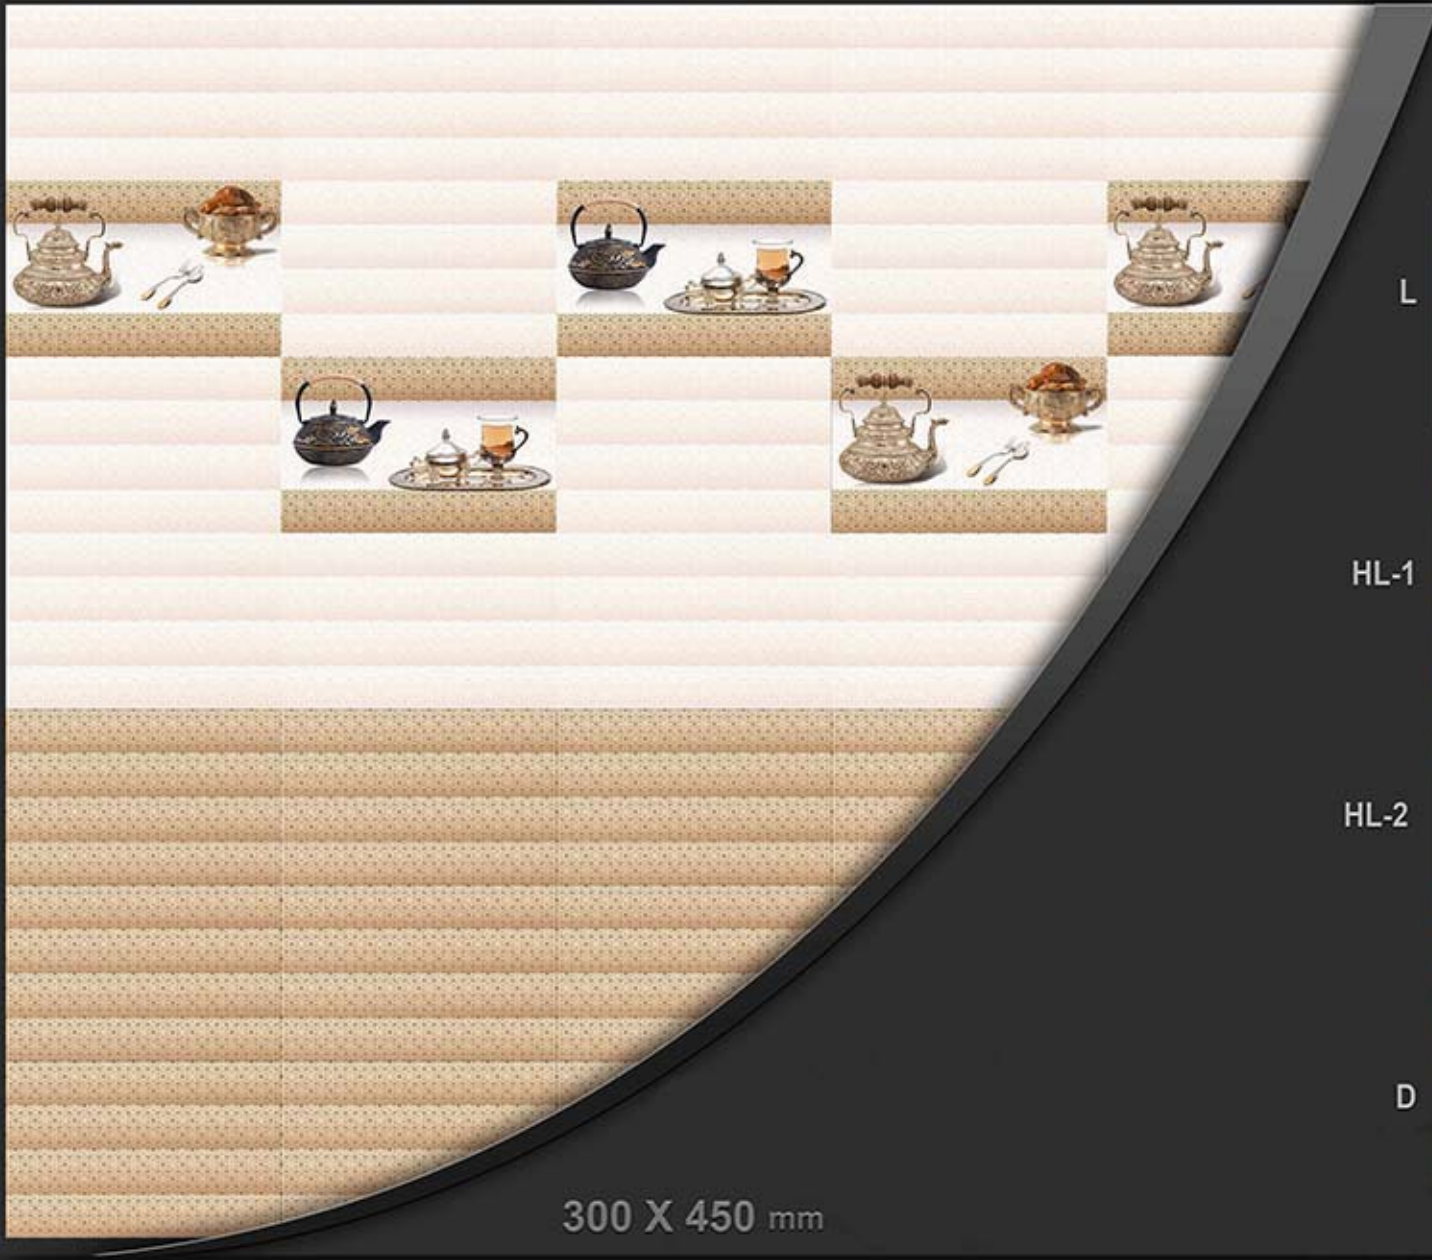

KITCHEN

नवरातना
NAVRATNA
CERAMIC