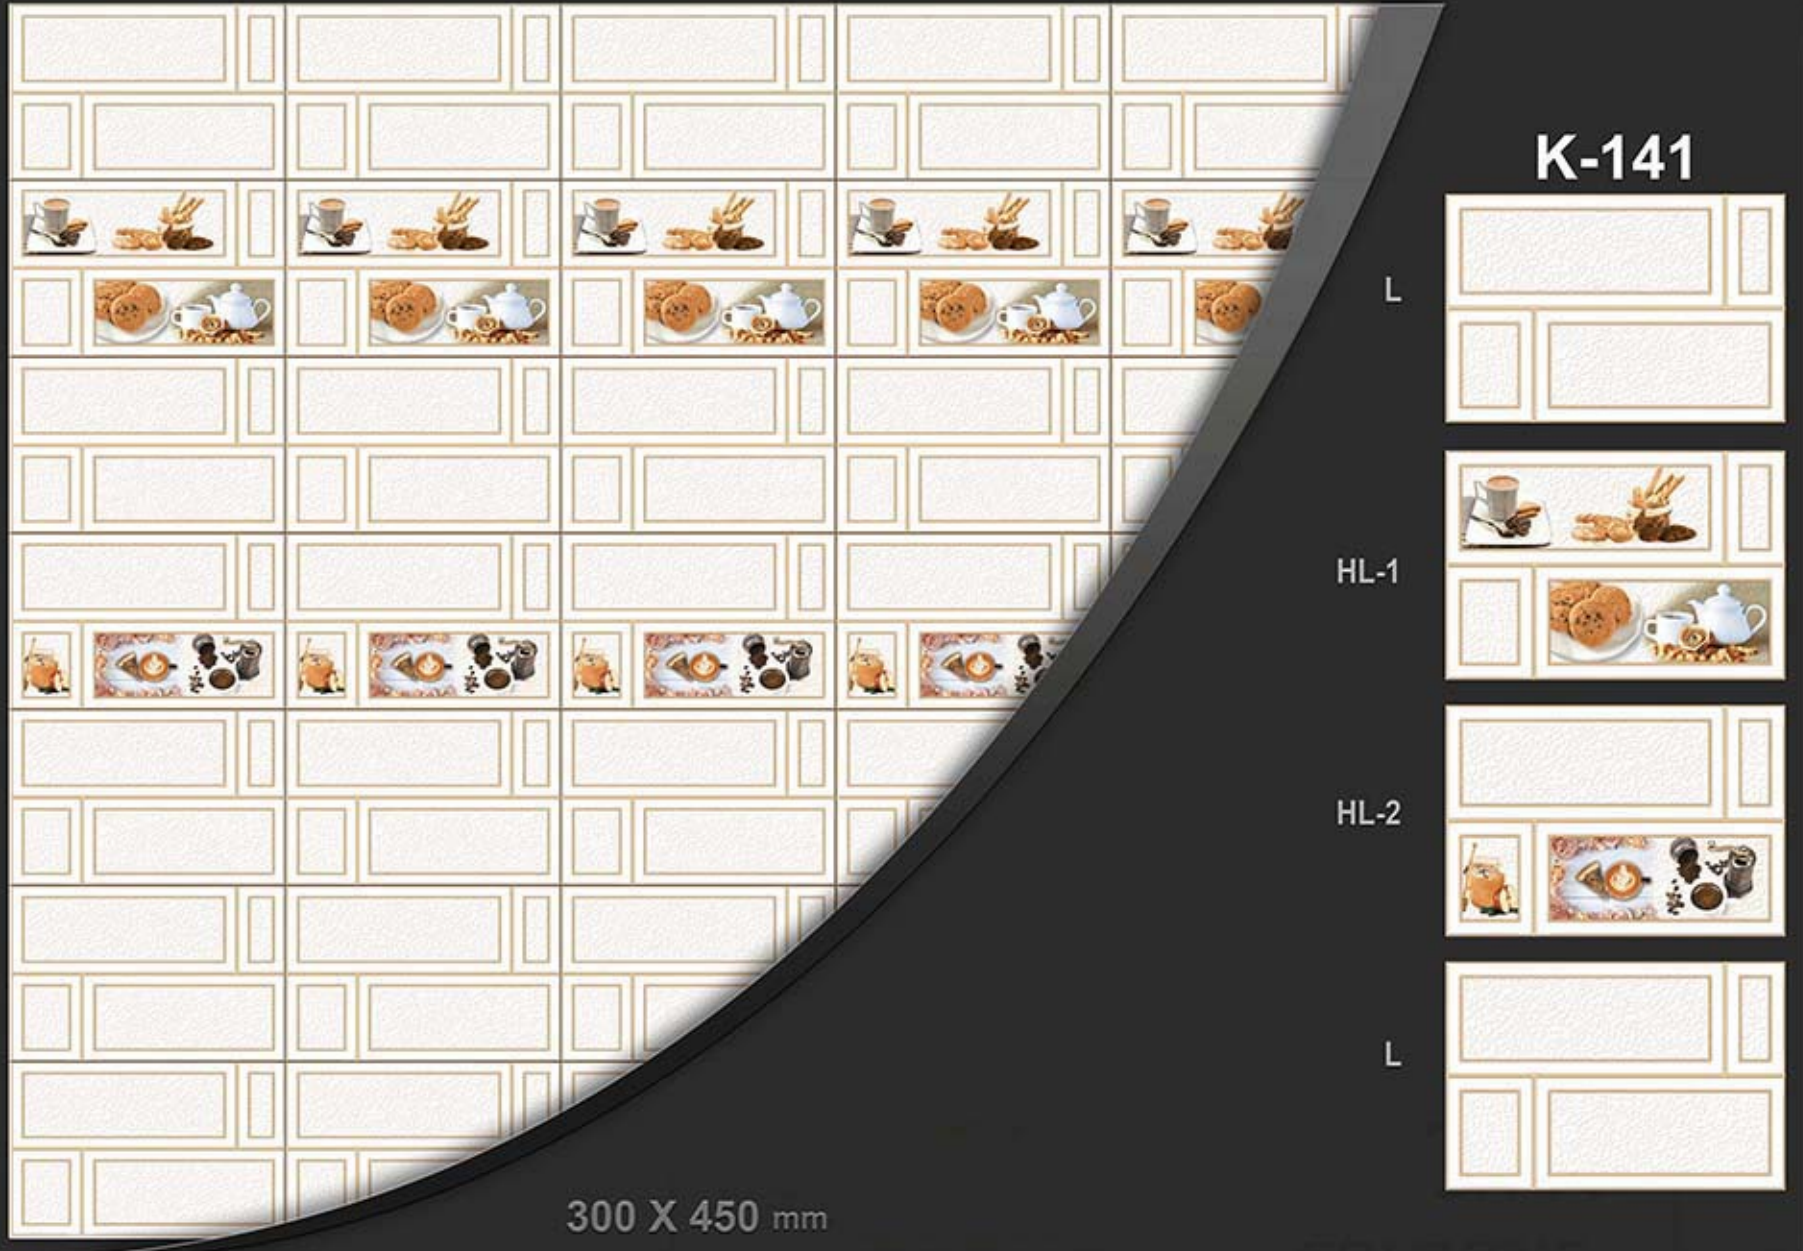

KITCHEN

नवरातना
NAVRATNA
CERAMIC

Glossy series